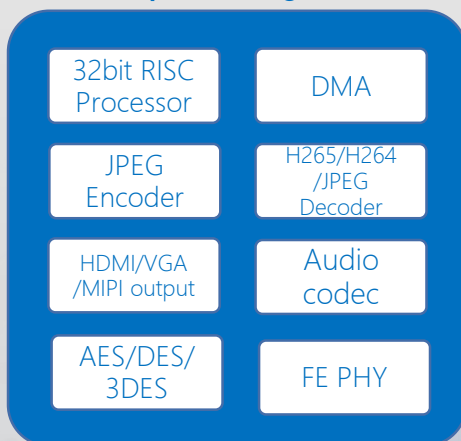

主要模块 | Block Diagram

上海 | Shanghai
上海市徐汇区宜山路717号6楼
717 Yishan Road, Block 2, Floor
6, Xuhui District, Shanghai.
Tel: +86 21 6112 1558,
Fax: +86 21 6406 6786

深圳 | Shenzhen
龙岗区天安云谷6栋东座1005-1007
Room 1005-1007, Cloud Park
Building 6 East,
Longgang District, ShenZhen
Tel: +86 0755 86255308

成都 | Chengdu
双流区双兴大道1号电子科大科技园B区6栋3层
UESTC Campus, B, 6#, 3rd
floor, Shuangliu,
Chengdu
Tel: +86 028 85783758

杭州 | Hangzhou
杭州市滨江区西兴街道物联网街277号中胜大厦
Wulianwang road 277,
Zhongsheng Building,
Binjiang, Hangzhou.
Tel: +86 18001983519

sales@fullhan.com
marketing@fullhan.com
www.fullhan.com
stock: 300613.sz